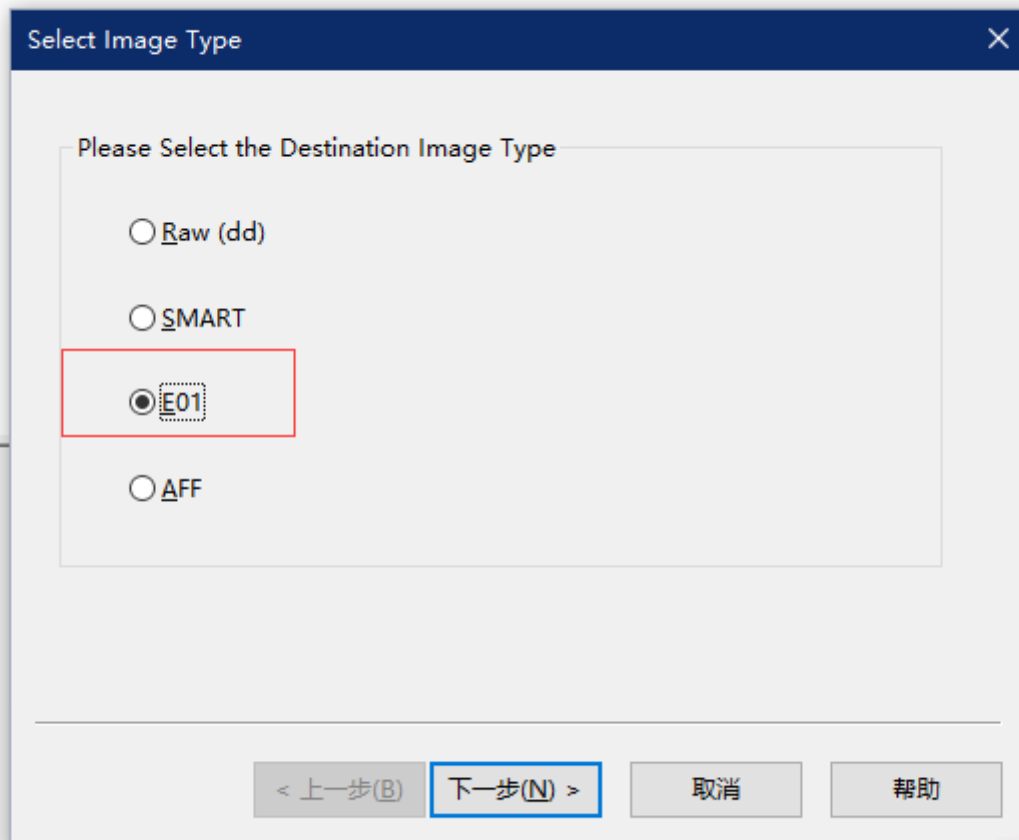

## 6. FTK

File-Create Disk Image Physical Drive

Image Destination [ ] [ ]    ADD [ ] [ ]    E01

Evidence Item Information

Case Number:

Evidence Number:

Unique Description:

Examiner: