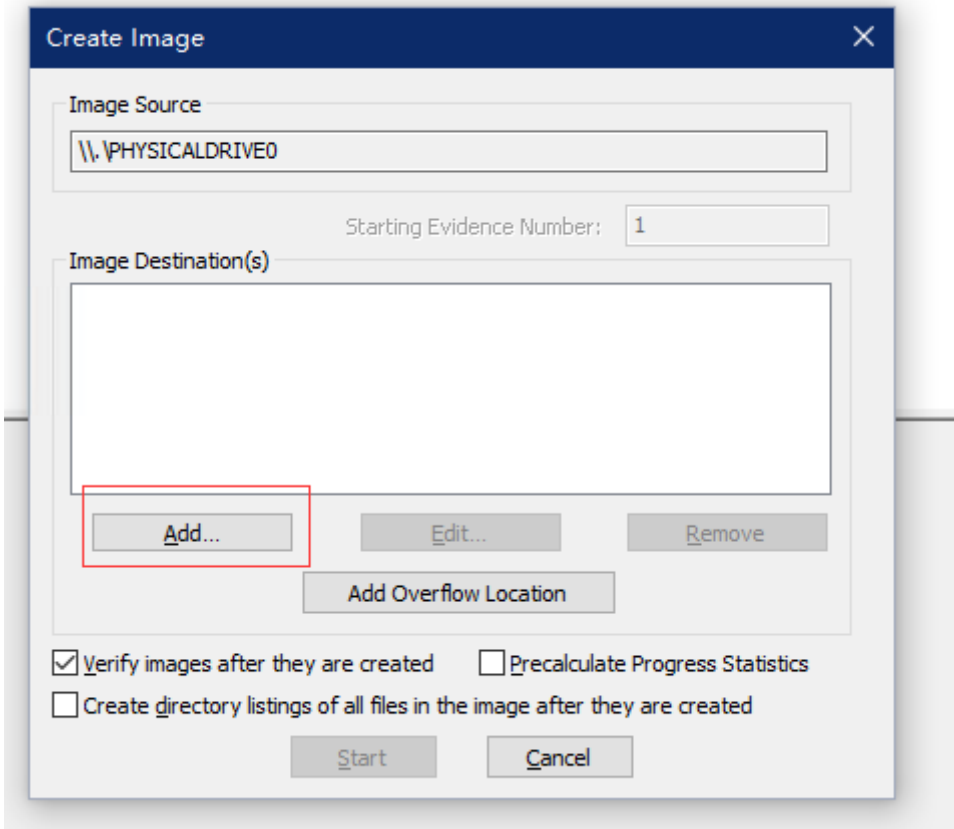

## 6. FTK

File-Create Disk Image Physical Drive

Image Destination [ ] [ ]    ADD [ ] [ ]    E01

Evidence Item Information

Case Number:

Evidence Number:

Unique Description:

Examiner: