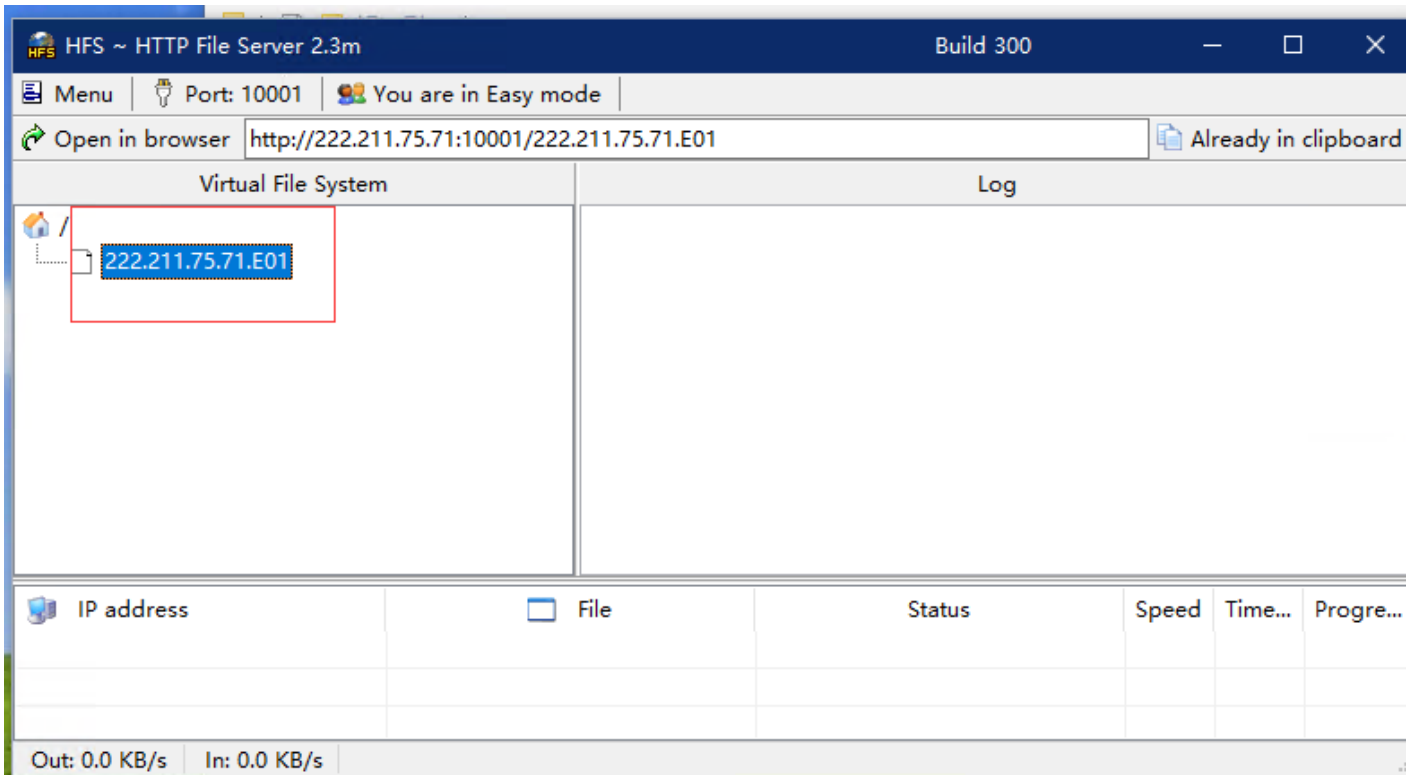

Notes:

< 上一步(B)   下一步(N) >   Cancel   Help

Image Destination Folder

DiskGenius

Image Fileame  IP

Image Fragment Size  0

Finish

☐☐ Start☐☐☐☐☐☐