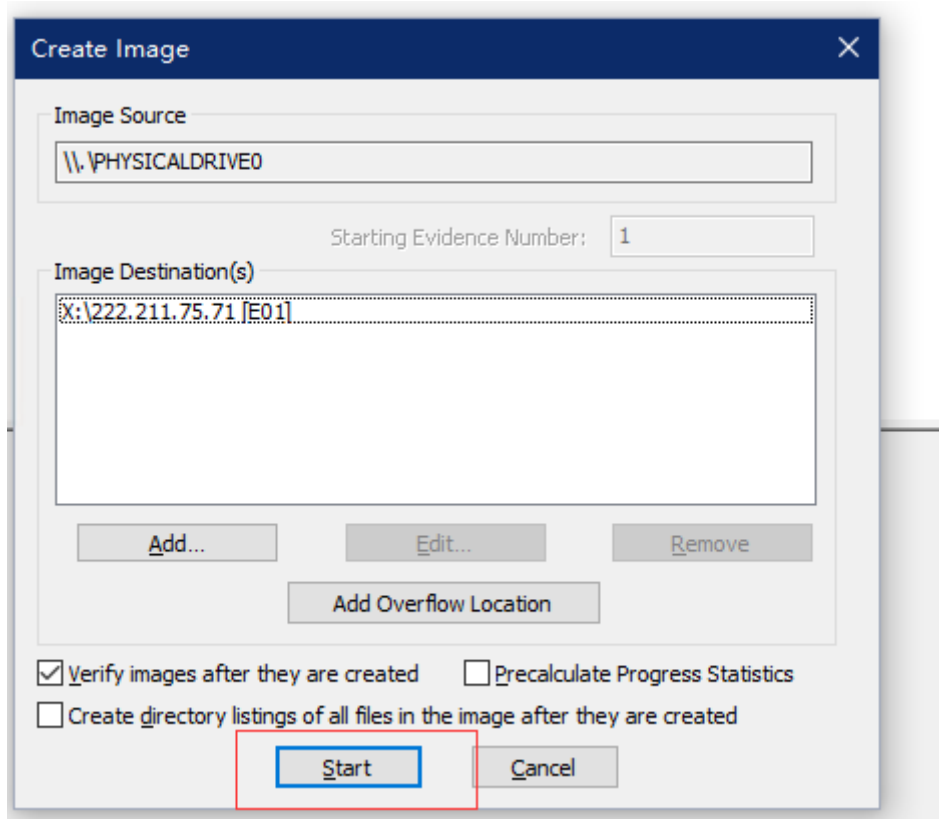

Notes:

< 上一步(B)   下一步(N) >   Cancel   Help

Image Destination Folder

DiskGenius

Image Fileame  IP

Image Fragment Size  0

Finish

☐☐ Start☐☐☐☐☐☐