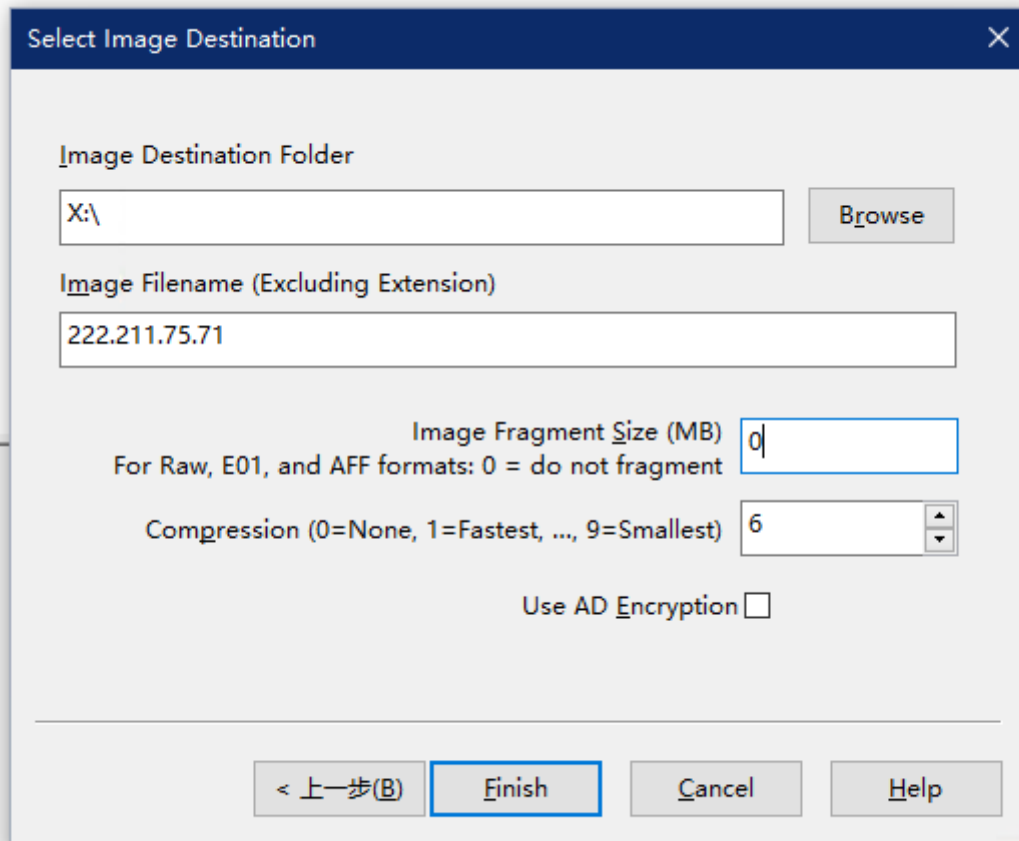

Notes:

< 上一步(B)   下一步(N) >   Cancel   Help

Image Destination Folder

DiskGenius

Image Fileame  IP

Image Fragment Size  0

Finish

☐☐ Start☐☐☐☐☐☐