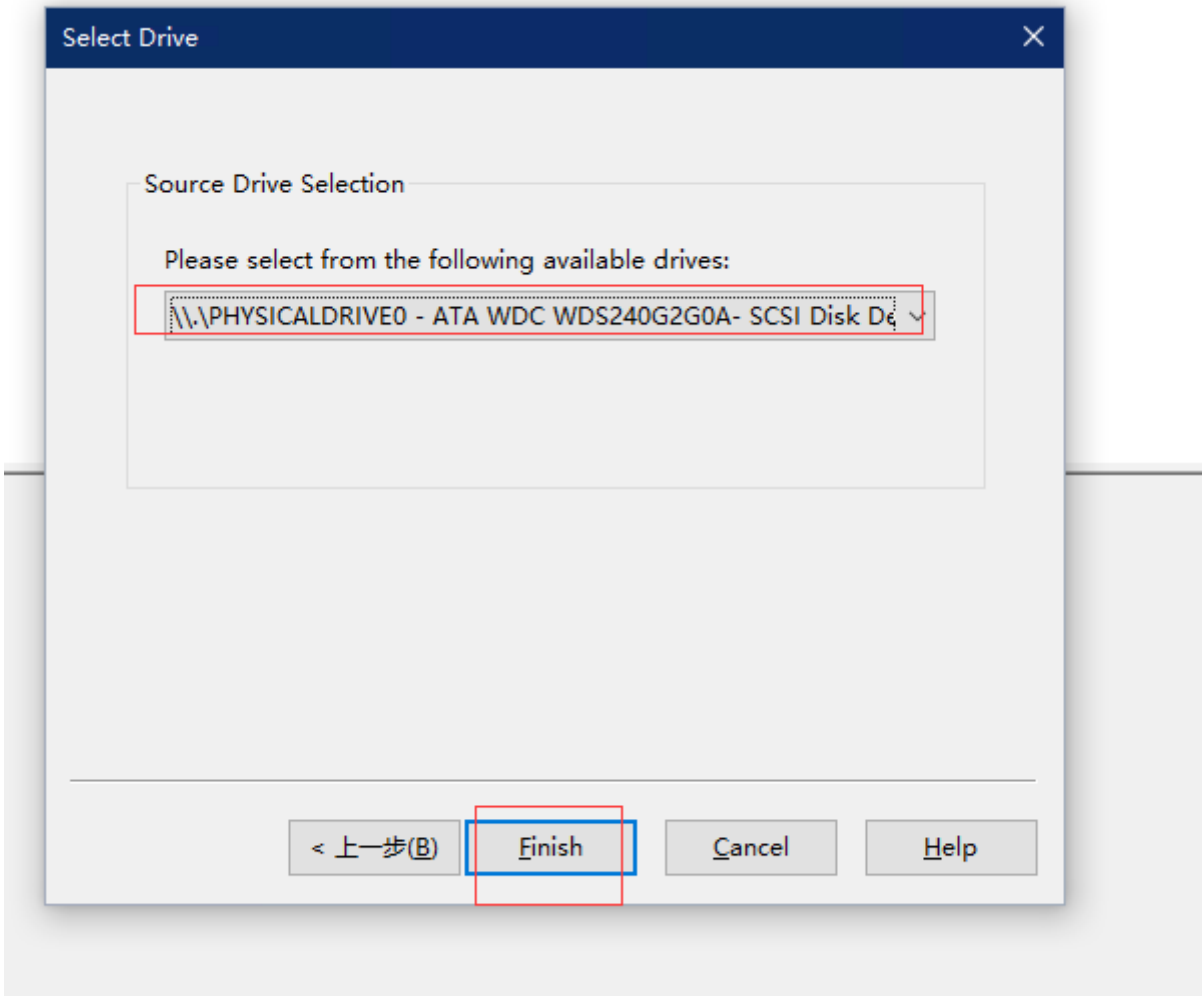

## 6. FTK

File-Create Disk Image Physical Drive

Image Destination [ ] [ ]    ADD [ ] [ ]    E01

Evidence Item Information

Case Number:

Evidence Number:

Unique Description:

Examiner: